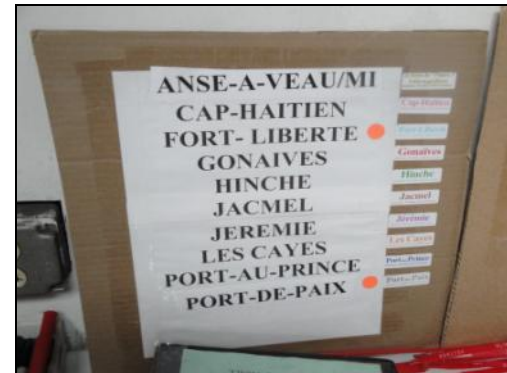

SEA CONTAINER
2010
*Gathering of Goods
in Nashville*

Parishioners from St. Peter Church in Florida help to finish an adobe chapel in Honduras. Below, Gini shares food with a local woman as part of their Honduran twin parish's social outreach program.